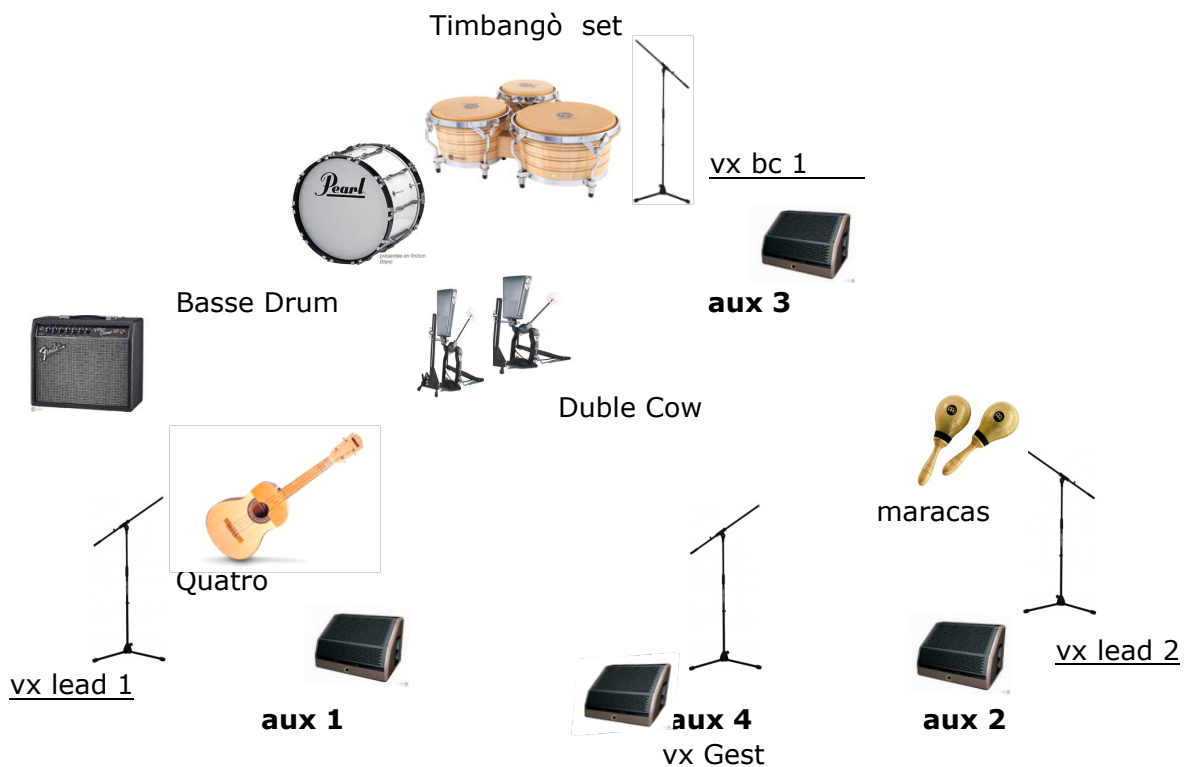

TRIO MANJUARI

PATCH:					
1-	Timbangò UP		SM 81	Set perc	AUX 1-2-3-4
2-	Timbangò Down		Beta 56 a	Set perc	AUX 1-2-3-4
3-	Duble Cow		Beta 56 a	Set perc	AUX 1-2-3-4
4-	Basse Drum		PG 52	Set perc	AUX 1-2-3-4
5-	Quatro Habanero		D.I.BOX (AMP)		AUX 1-2-3-4
6-	OH-Maracas		SM 81		AUX 1-2-3-4
7-	VOCAL Lead 1		SM 58		AUX 1-2-3-4
8-	VOCAL Lead 2		SM 58		AUX 1-2-3-4
9-	bc VOCAL 1		SM 58		AUX 1-2-3-4
10-	Gest		SM 58		AUX 1-2-3-4